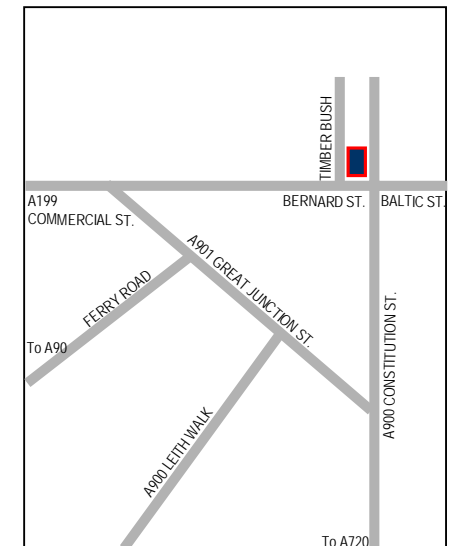

© Crown copyright, All rights reserved. 2004 License number 0100031673

FROM THE SOUTH VIA A1

- Take the A1 to the outskirts of Edinburgh.
- Turn onto the A199 towards Leith.

FROM THE NORTH VIA A90

- Take the A90 and cross the Forth Road Bridge.
- Follow the A90 into the outskirts of Edinburgh.
- Take the A199 to Leith.

BY RAIL

- The office is four kilometres from the station (Edinburgh Waverley).
- There is a taxi rank directly outside the front of the station.

BY AIR

- The office is fifteen kilometres east of Edinburgh airport.
- Taxis are available outside the airport.
- To drive take the A8 to Edinburgh.
- Turn left onto the A90.
- At the second roundabout turn right towards Leith.

MAP IS INDICATIVE ONLY