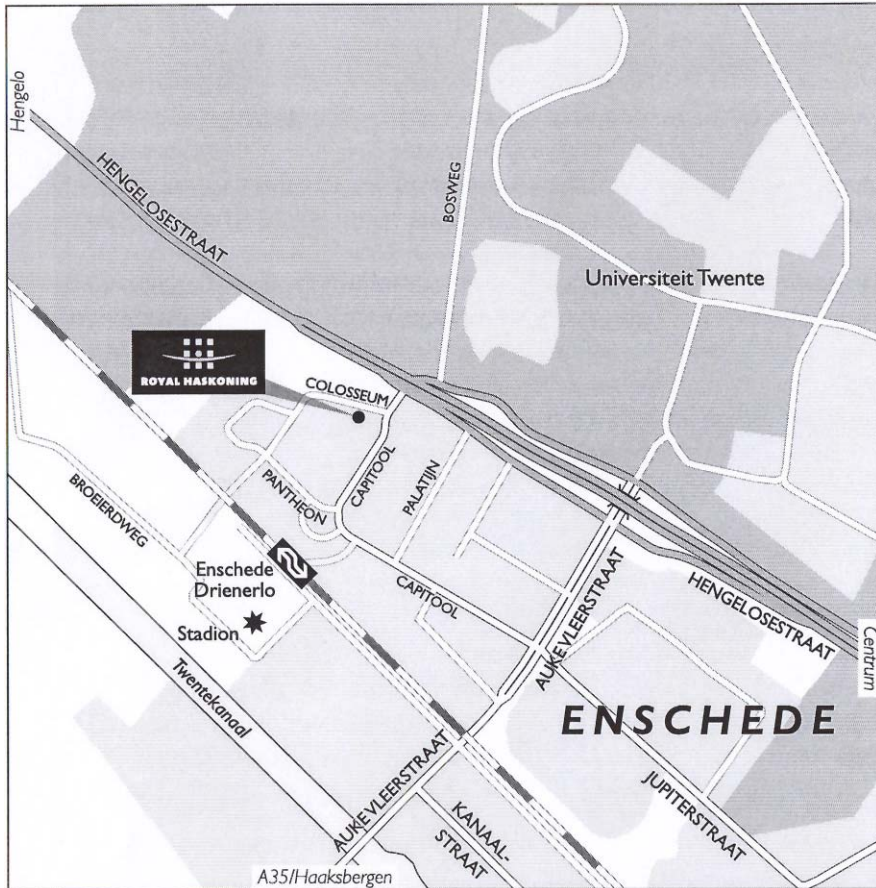

How to find us in Enschede

BY CAR

Coming from **all directions (A1)**

- ❑ From the **Knooppunt Azelo** and **Buren** junctions follow signs to **Enschede (A35)**
- ❑ Take the **26 Enschede-West, Universiteit** exit
- ❑ At the end of the slip road turn left (*Westerval*)
- ❑ Change lanes before the viaduct
- ❑ Turn left at the traffic lights and follow signs towards **Universiteit** and **Stadion** (*Afinkstraat* turns into *Auke Vleerstraat*)
- ❑ Follow this road, which crosses the *Twentekanaal*
- ❑ After the *Twentekanaal* turn left at the roundabout
- ❑ Carry on down this road, which bends to the right (*Capitoel*)
- ❑ Turn left before the traffic lights (*Colosseum*)
- ❑ **Royal Haskoning** is on your left

PUBLIC TRANSPORT

- ❑ Coming from **Enschede-Drienerlo** railway station (approximately 5 minutes on foot)
- ❑ Follow signs to **Universiteit** (*Capitoel*)
- ❑ Turn left at the last street before the traffic lights (*Colosseum*)
- ❑ **Royal Haskoning** is on your left