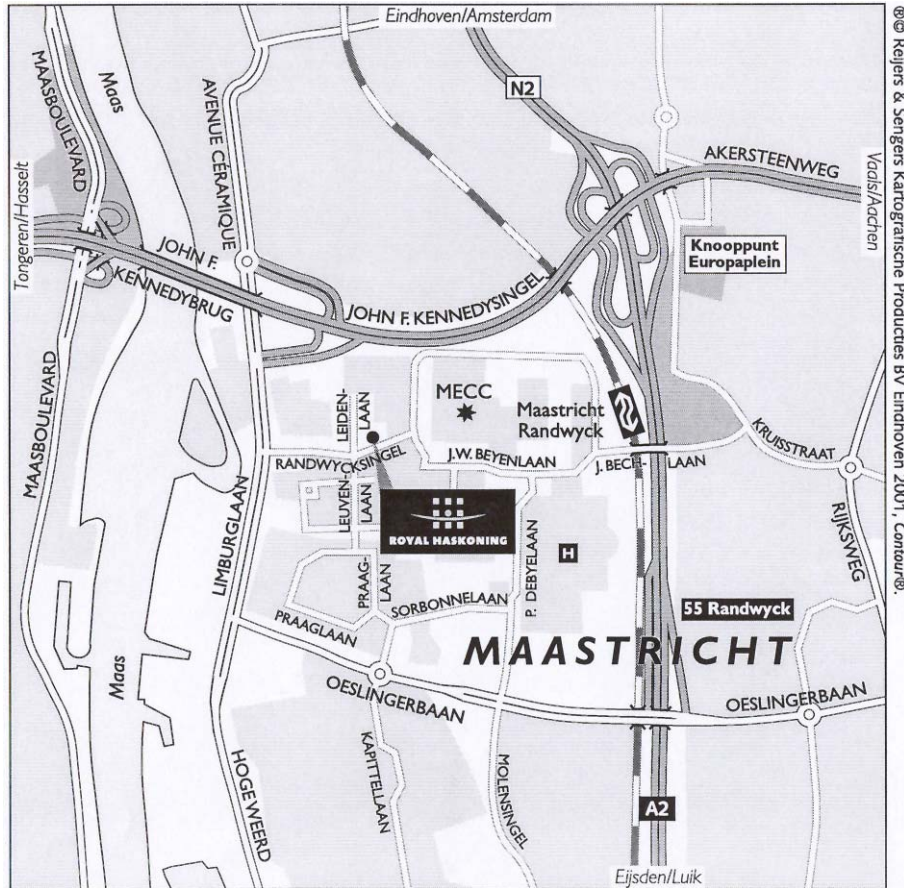

How to find us in Maastricht

BY CAR

- ❑ Coming from the **north (A2) towards Liege (Luik)**
- ❑ After the **Knooppunt Europaplein** junction take exit **55 Randwyck** (follow signs to MECC)
- ❑ Follow this road (*Oeslingerbaan*) until the T-junction (*Limburglaan*)
- ❑ Turn right at this T-junction (*Limburglaan*) and follow signs to **Centrum**
- ❑ Turn right again at the traffic lights (*Randwycksingel*)
- ❑ **Royal Haskoning** is on your left, past the *Leidenlaan*, after about 200 metres

PUBLIC TRANSPORT

- Coming from **Randwyck railway station** (approximately 10 minutes on foot)
- ❑ Walk up the stairs from the station and turn right (*J.W. Beyenlaan*)
 - ❑ You pass the MECC on your right
 - ❑ Follow the road until you reach *Randwycksingel*
 - ❑ **Royal Haskoning** is on the other side of *Randwycksingel* (to the right)