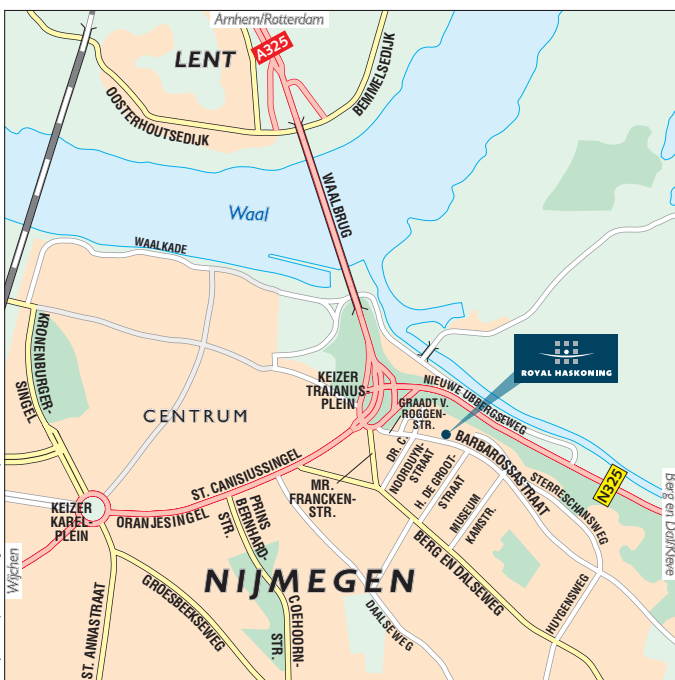

www.royalhaskoning.com INTERNET

LOCATION

ROUTEDESCRIPTION

BY CAR

- Coming from **Utrecht (A12/A50/A15)** and **Rotterdam/Dordrecht (A15)**
 - At **Knooppunt Ressen (Ressen Junction)** take the **A325** towards **Nijmegen**
 - On the **Waal Bridge** stay in the right-hand lane
 - Take the **Berg en Dal/Kleve exit**
 - When you reach **Keizer Traianusplein** follow signs to the **Belvoir Hotel (Graadt van Roggenstraat)**, this streets turns into **Barbarossastraat**
 - You will find **Royal Haskoning** on your left, past the first turning on your left

- Coming from **'s-Hertogenbosch (A50)**
 - At the **Knooppunt Bankhoef (Bankhoef Junction)** take the **A326** towards **Nijmegen**
 - Where the motorway ends, take the **N326 (Wijchenseweg, turns into Graafseweg)**
 - At **Keizer Karelplein** take the **Arnhem/Kleve exit (Oranjesingel, turns into Sint Canisiussingel)**
 - At **Keizer Traianusplein** follow signs to the **Belvoir Hotel (Graadt van Roggenstraat)**, this streets turns into **Barbarossastraat**.
 - You will find **Royal Haskoning** on your left, past the first turning on your left.

PUBLIC TRANSPORT

- From **Nijmegen railway station**
 - Take bus 2 or 3 to **St Maartenskliniek** and get off at **Museum Valkhof**, or bus 31,32 or 33 to **Arnhem**, getting off at **Museum Valkhof**.
 - Walk towards the roundabout and cross it.
 - Turn right into **Graadt van Roggenstraat** (this turns into **Barbarossastraat**)
 - You will find **Royal Haskoning** on your left, past the first turning on your left, immediately past the **Belvoir Hotel**.

You can park on the left-hand side of the site. This side is reserved for visitors.